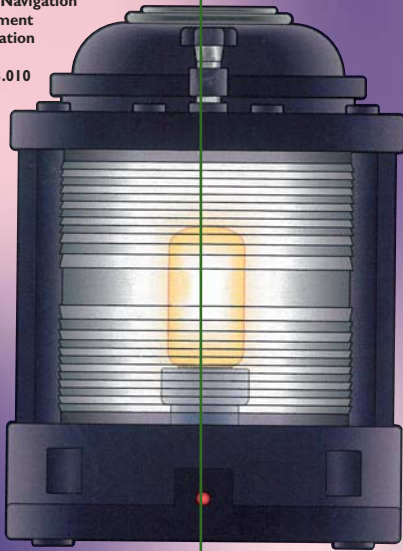

R44-303

**INDUSTRIAL
MARINE** ↓

**INDUSTRIAL
MARINE** ↓

**INDUSTRIAL
MARINE** ↓

**INDUSTRIAL
MARINE** ↓

Navigationlamp

Approved by:
Directorate-General of Public
Works and Water Management.
Aids to Navigation
Department
Certification
Code:
↓ N.03.010

Navigatielamp