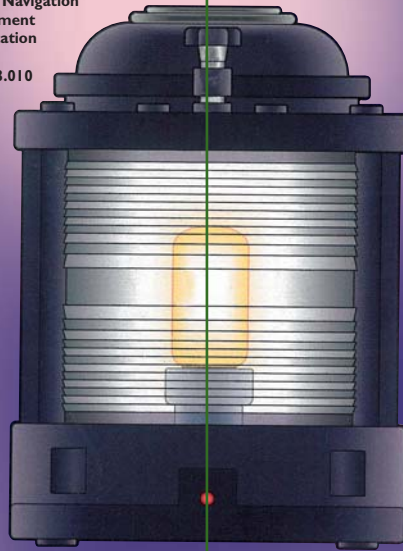

Navigationlamp

Approved by:
Directorate-General of Public
Works and Water Management.
Aids to Navigation
Department
Certification
Code:
↓ N.03.010

Navigatielamp